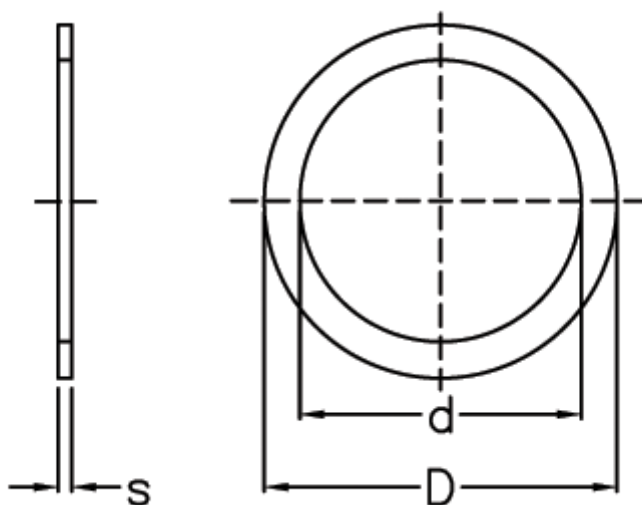

Article number: 0130306

Description: Shim Washer
PS 4x8x1 DIN 988

Measures

d	= 4
D	= 8
Description	= PS 4x8x1
s	= 1.00
tol	= -0.05
Weight kg/1000	= 0.296